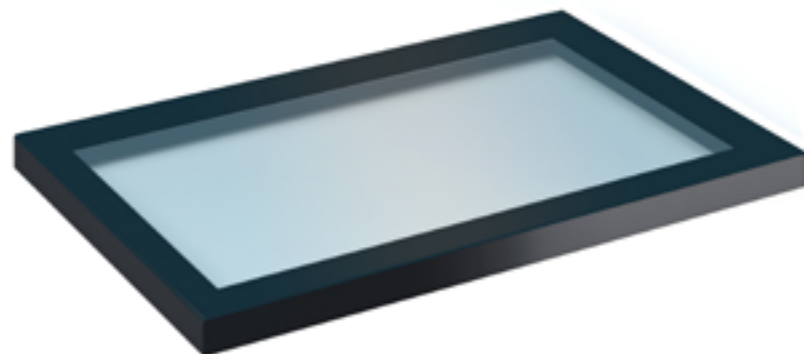

EDGEsky

ALUMINIUM ROOF LANTERN
& FLAT GLASS ROOFLIGHT

EDGEsky roof lantern

The slimline EDGEsky roof lantern has all the advantages of a thermally broken aluminium construction. This allows for wide design flexibility and it provides a clean, contemporary, modern finish. Precision engineering, optimisation and modern manufacturing techniques have created a **beautifully proportioned, thermally efficient, strong and secure** lantern solution for your home.

The slimline EDGEsky flat rooflight is the ultimate in simplistic, modern minimalism. It has exceptional thermal performance and is very straightforward to install with minimal internal and external sightlines.

Flat Rooflight stock sizes

(internal sizes; 85mm kerb thickness)

1000 x 1000

1000 x 1500

1000 x 2000

Bespoke sizes and RAL colours available

Opening rooflights and Modular rooflights also available

Range of colours